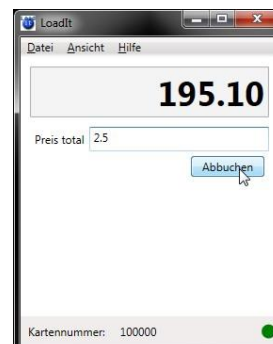

LoadIt2 / v4

Tool for loading and kiosk applications

LoadIt2 is a simple program which enables loading and withdrawal with any cashless payment system via PC. Thanks to the universal reader interface (DeDesk DLL), all conventional data carrier technologies and system manufacturers are supported.

The cashless payment system is connected either via USB or serially via RS232 to a PC. All DIVA2-based readers (DeLight Desk, LeX), the DeDesk USB reader and all third-party readers via MDB / RS232 using a DIVA / DIVA2-based controller are suitable.